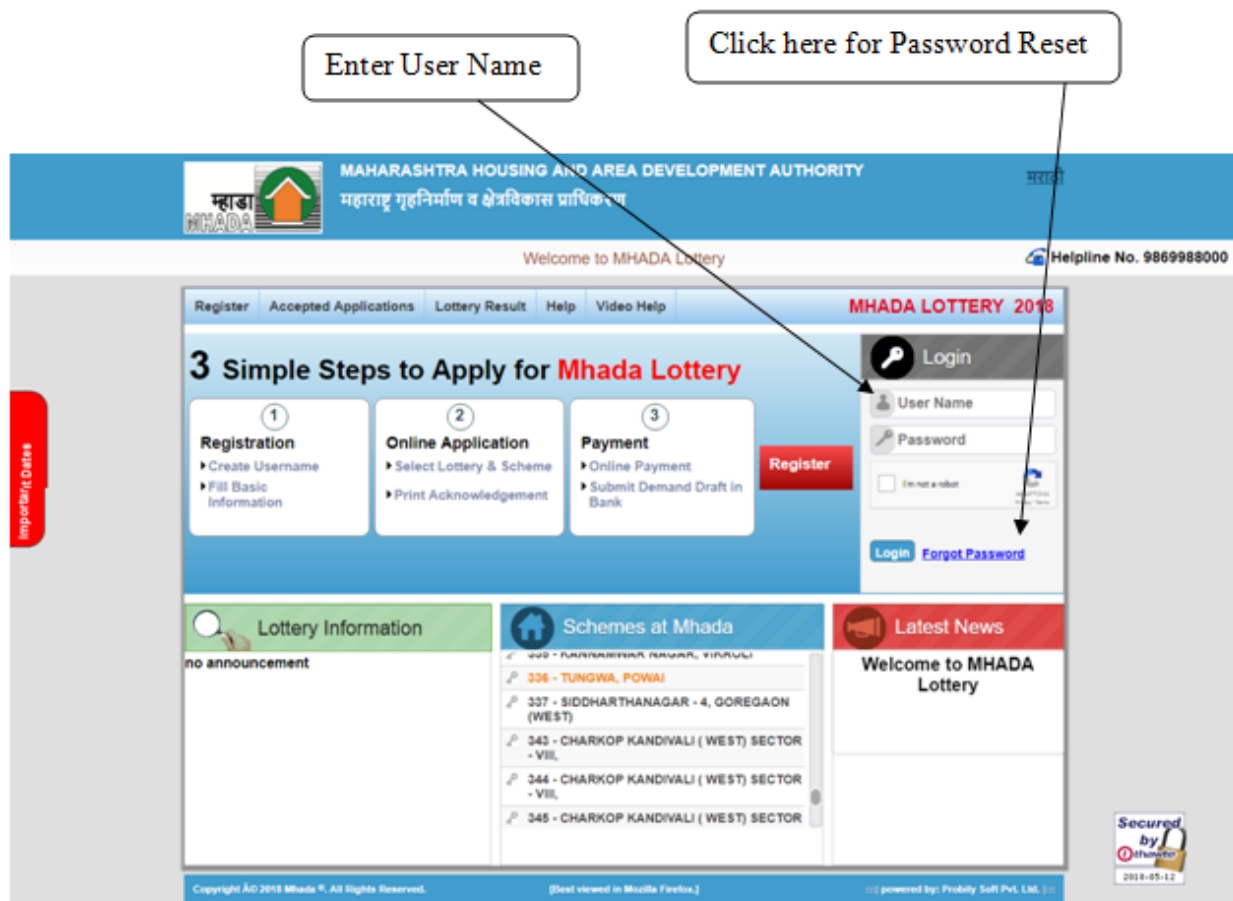

Help File for Forgot Password

MHADA

Fig No: 1

Fig No: 2

The image shows a 'Reset Password' dialog box with the following fields and callouts:

- User Name:** A text field containing 'ABHISHEK12345'.
- Date of Birth:** A date picker field with a calendar icon. A callout box above it says 'Enter here your date of birth' with an arrow pointing to the field.
- New Password:** A text field. A callout box above it says 'Enter here your new password' with an arrow pointing to the field.
- Confirm Password:** A text field. A callout box to its right says 'Re - enter here your new password' with an arrow pointing to the field.
- Buttons:** 'Save' and 'Cancel' buttons at the bottom.